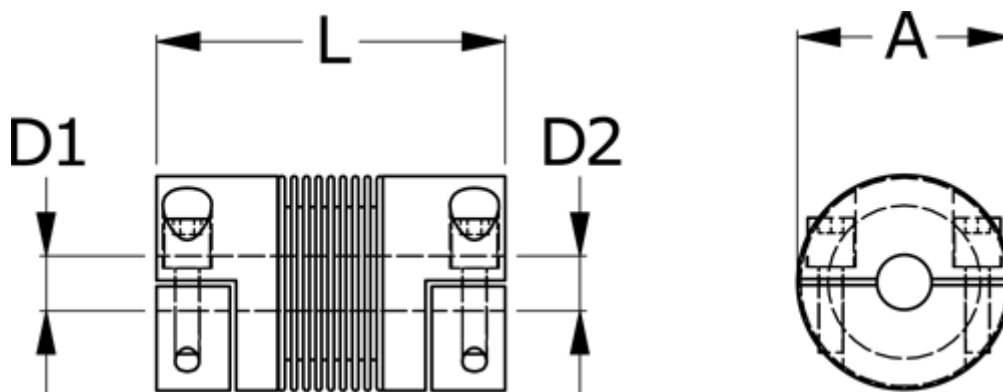

# Data Sheet

Article number: 33304H00800941435

Description: Bellow coupling type 4H size80  
Length 94 mm, bore 14/35 mm

## Measures

A	= 82
D1	= 14
D2	= 35
L	= 94
Nom. torque NM (Tkn)	= 80